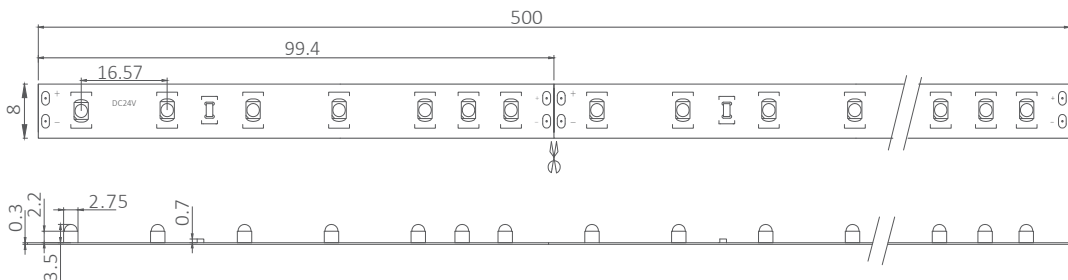

Features

- 3528 assembled LEDs, Wide beam angle and high lighting effect
- Low consumption, low heat radiation and long service life
- Can be cut short to meet different length requirement
- CE, RoHS, 3 years warranty
- Customized packing

Application

Stage lighting; Festival, activities, exhibition lighting; backlight of signage; contour lighting; Landscape decoration lighting, etc.

Technical parameters

Model	Color	lumen	LED type	LED Qty. (leds/m)	Beam angle (degree)	DC Voltage (V)	Rated Watt (w/m)	IP	CRI
LED-3528RH-XX	W	460	3528	60	140	12/24	4.8	20	80
	WW	450							
	NW	455							
LED-3528RH-XX2	W	920	3528	120	140	12/24	9.6	20	80
	WW	900							
	NW	910							

Dimensions (unit: mm)

12V 60LEDs

24V 60LEDs