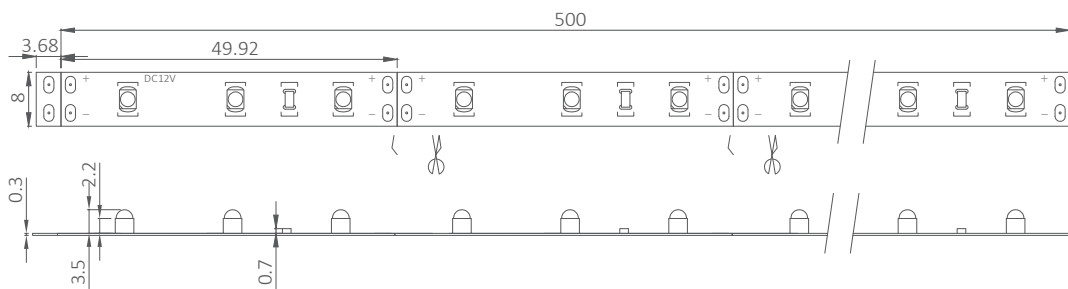

Features

- 3528 assembled LEDs, Wide beam angle and high lighting effect
- Low consumption, low heat radiation and long service life
- Can be cut short to meet different length requirement
- CE, RoHS, 3 years warranty
- Customized packing

Application

Stage lighting; Festival, activities, exhibition lighting; backlight of signage; contour lighting; Landscape decoration lighting, etc.

Technical parameters

Model	Color	lumen	LED type	LED Qty. (leds/m)	Beam angle (degree)	DC Voltage (V)	Rated Watt (w/m)	IP	CRI
LED-3528RH-XX	W	460	3528	60	140	12/24	4.8	20	80
	WW	450							
	NW	455							
LED-3528RH-XX2	W	920	3528	120	140	12/24	9.6	20	80
	WW	900							
	NW	910							

Dimensions (unit: mm)

12V 60LEDs