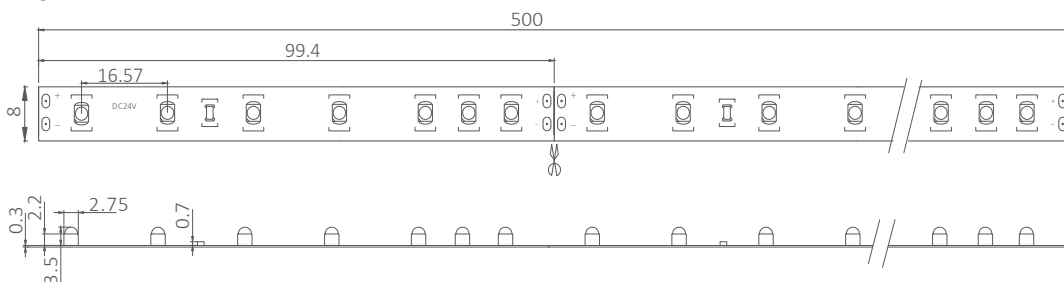

Features

- 3528 assembled LEDs, Wide beam angle and high lighting effect
- Low consumption, low heat radiation and long service life
- Can be cut short to meet different length requirement
- CE, RoHS, 3 years warranty
- Customized packing

Application

Stage lighting; Festival, activities, exhibition lighting; backlight of signage; contour lighting; Landscape decoration lighting, etc.

Technical parameters

Model	Color	lumen	LED type	LED Qty. (leds/m)	Beam angle (degree)	DC Voltage (V)	Rated Watt (w/m)	IP	CRI
LED -3528RH-XX	W	460	3528	60	140	12/24	4.8	20	80
	WW	450							
	NW	455							
LED -3528RH-XX2	W	920	3528	120	140	12/24	9.6	20	80
	WW	900							
	NW	910							

Dimensions (unit: mm)

12V 60LEDs

24V 60LEDs