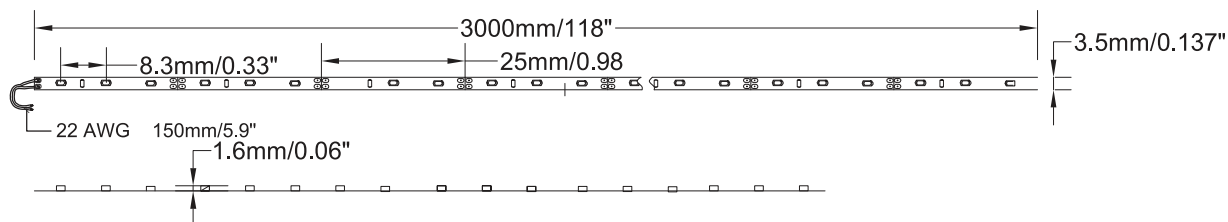

3.5mm Ultra-slim High Bright Flexible Strip

LED-ID35/IE35

Features:

1. 3020,3014 high bright LEDs;
2. 3.5mm ultra-narrow, suitable for different installation;
3. Three options: 78 LEDs/m(3020 LED), 90 LEDs/m, 120 LEDs/m(3014LED);
4. Different single color, 12V DC, 3m/reel, IP20;
5. Each section can be cut;
6. TUV,CE,RoHS compliant.

Application:

Suitable for advertising display, backlight, architecture decoration, indoor bar, dance hall, wine cabinet, floor, ceiling, etc.

Technical parameters :

Model	Width (mm)	Max. Length (m)	Min.Length (mm)	LED Type	LED Qty. (pcs/m)	DC Voltage (V)	Max. Power (w/m)	Luminous Flux (lm/w)
LED-ID35-W	3.5	3	12.8	3020	78	12	12.4	990
LED-ID35-NW								980
LED-ID35-WW								940
LED-IE35-90-W	3.5	3	11.11	3014	90	12	11.0	950
LED-IE35-90-NW								940
LED-IE35-90-WW								900
LED-IE35-120-W	3.5	3	8.3	3014	120	12	14.4	1200
LED-IE35-120-NW								1150
LED-IE35-120-WW								1100

Dimension (Unit:mm):

LED-ID35

LED-IE35-90

LED-IE35-120

! Notice:

1. Install on flame-retardant surface with thickness >2mm;
2. Please read the specification carefully, make sure using environment conform to conditions in specification;
3. Please confirm input voltage before use, and disconnect power;
4. The serial connection length can't exceed 3 m;
5. Cut the strip according logo.