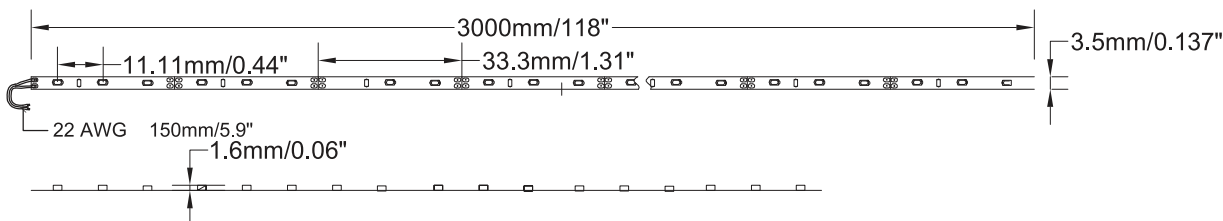

3.5mm Ultra-slim High Bright Flexible Strip

LED-ID35/IE35

Features:

1. 3020,3014 high bright LEDs;
2. 3.5mm ultra-narrow, suitable for different installation;
3. Three options: 78 LEDs/m(3020 LED), 90 LEDs/m, 120 LEDs/m(3014LED);
4. Different single color, 12V DC, 3m/reel, IP20;
5. Each section can be cut;
6. TUV,CE,RoHS compliant.

Application:

Suitable for advertising display, backlight, architecture decoration, indoor bar, dance hall, wine cabinet, floor, ceiling, etc.

Technical parameters :

Model	Width (mm)	Max. Length (m)	Min.Length (mm)	LED Type	LED Qty. (pcs/m)	DC Voltage (V)	Max. Power (w/m)	Luminous Flux (lm/w)
LED-ID35-W	3.5	3	12.8	3020	78	12	12.4	990
LED-ID35-NW								980
LED-ID35-WW								940
LED-IE35-90-W	3.5	3	11.11	3014	90	12	11.0	950
LED-IE35-90-NW								940
LED-IE35-90-WW								900
LED-IE35-120-W	3.5	3	8.3	3014	120	12	14.4	1200
LED-IE35-120-NW								1150
LED-IE35-120-WW								1100

Dimension (Unit:mm):

LED-ID35

LED-IE35-90

LED-IE35-120

! Notice:

1. Install on flame-retardant surface with thickness >2mm;
2. Please read the specification carefully, make sure using environment conform to conditions in specification;
3. Please confirm input voltage before use, and disconnect power;
4. The serial connection length can't exceed 3 m;
5. Cut the strip according logo.