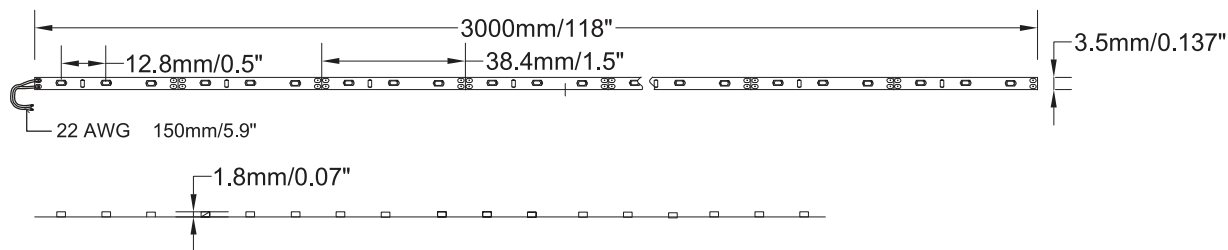

3.5mm Ultra-slim High Bright Flexible Strip

LED-ID35/IE35

Features:

1. 3020,3014 high bright LEDs;
2. 3.5mm ultra-narrow, suitable for different installation;
3. Three options: 78 LEDs/m(3020 LED), 90 LEDs/m, 120 LEDs/m(3014LED);
4. Different single color, 12V DC, 3m/reel, IP20;
5. Each section can be cut;
6. TUV,CE,RoHS compliant.

Application:

Suitable for advertising display, backlight, architecture decoration, indoor bar, dance hall, wine cabinet, floor, ceiling, etc.

Technical parameters :

Model	Width (mm)	Max. Length (m)	Min.Length (mm)	LED Type	LED Qty. (pcs/m)	DC Voltage (V)	Max. Power (w/m)	Luminous Flux (lm/w)
LED-ID35-W	3.5	3	12.8	3020	78	12	12.4	990
LED-ID35-NW								980
LED-ID35-WW								940
LED-IE35-90-W	3.5	3	11.11	3014	90	12	11.0	950
LED-IE35-90-NW								940
LED-IE35-90-WW								900
LED-IE35-120-W	3.5	3	8.3	3014	120	12	14.4	1200
LED-IE35-120-NW								1150
LED-IE35-120-WW								1100

Dimension (Unit:mm):

LED-ID35

LED-IE35-90

LED-IE35-120

! Notice:

1. Install on flame-retardant surface with thickness >2mm;
2. Please read the specification carefully, make sure using environment conform to conditions in specification;
3. Please confirm input voltage before use, and disconnect power;
4. The serial connection length can't exceed 3 m;
5. Cut the strip according logo.